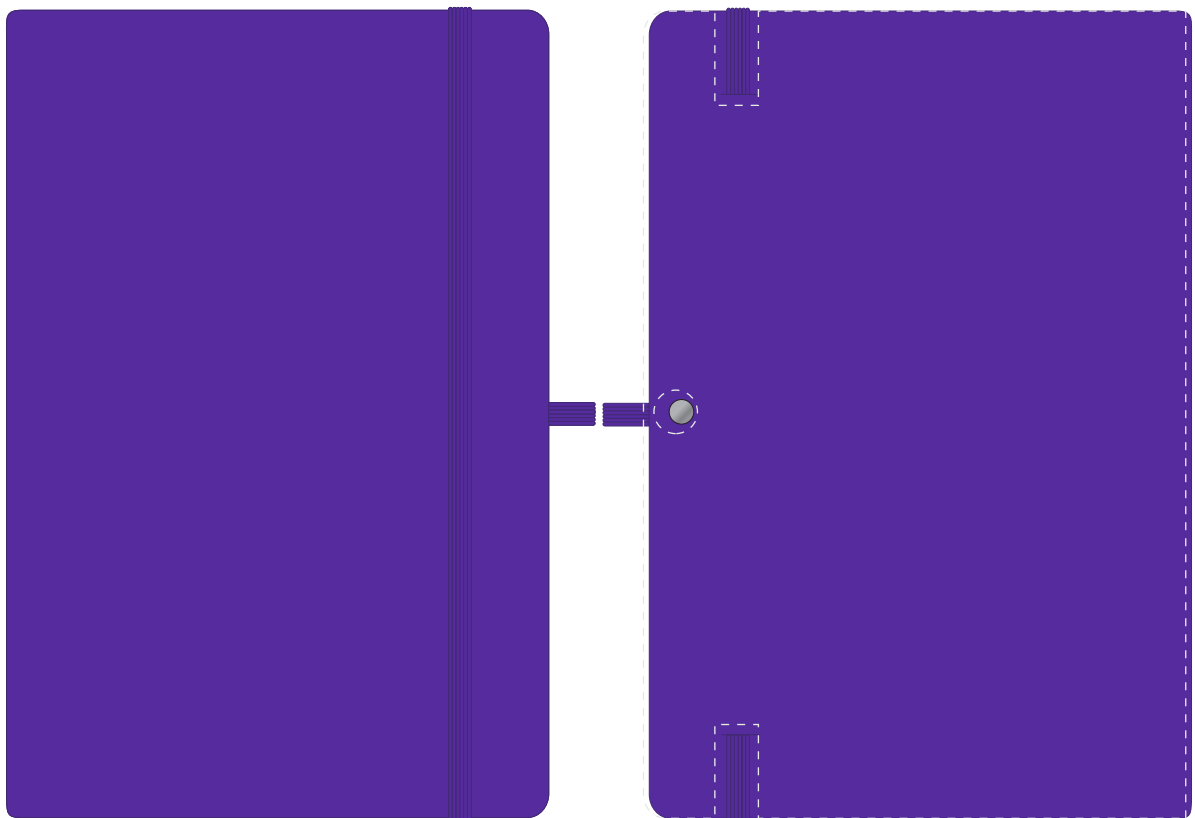

Your Ref:	Quantity:	Product Code: QS0745
Our Ref:	Version: 1	Product Colour: PURPLE

PRINTING CONCERNS:**PRODUCT INFO: DUE TO THE NATURE OF THE PRODUCT THE PRINT POSITION MAY VARY BY 2 - 3 MM**

We stock this item in the following colours

**PANTONE REFERENCE(S)**
 **Full Colour (Edge to Edge)**
Product Image for visualisation
- colours may vary

ARTWORK SCALE 50%

- **CENTRED TO PRINT AREA**
- **CENTRED TO NOTEBOOK**

The dashed line is to demonstrate print area and will not appear on your printed item

To proceed, please approve visual via the online system.

ARTWORK SCALE 100%
Max print area: Edge to Edge

ARTWORK SCALE 100%
Max print area: Edge to Edge